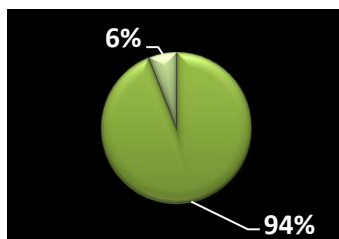

Thank you for your calls

3400+ calls

allowing us to help you with your specific wildlife concerns.

Thank you to all the children and adults

5664 attendees

who learned how they can help wildlife and people thrive together!