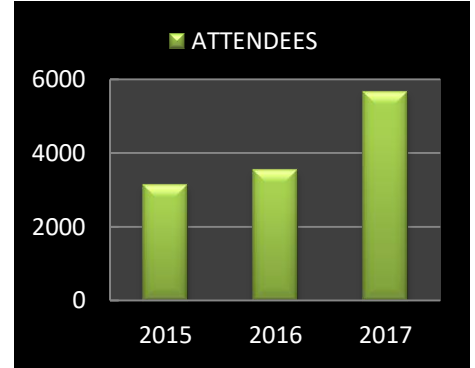

Tri County Wildlife Care Impact Report 2017

Gave US PAWS BUT NO PAUSE...

WILDLIFE CARE

WILDLIFE EDUCATION

Tri County Wildlife Care again took in more distressed critters

1032 critters

than ever before

118 different species