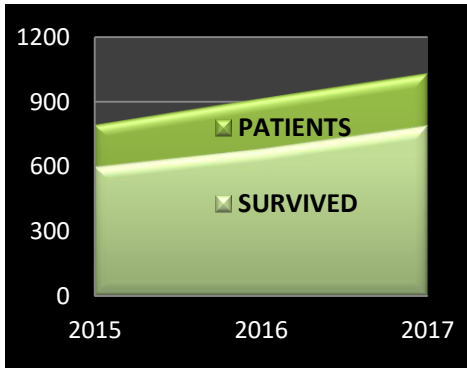

Tri County Wildlife Care Impact Report 2017

Gave US PAWS BUT NO PAUSE...

WILDLIFE CARE

WILDLIFE EDUCATION

Tri County Wildlife Care again took in more distressed critters

1032 critters

than ever before

118 different species

and sent more back

76% survived

to their wild homes.

Our careful use of your generous donations and our volunteers

80 volunteers

made it possible for us to help the wildlife

over 3000 square miles

of Amador, Calaveras, and eastern San Joaquin counties.

Thank you for your calls

3400+ calls

allowing us to help you with your specific wildlife concerns.

Thank you to all the children and adults

5664 attendees

who learned how they can help wildlife and people thrive together!